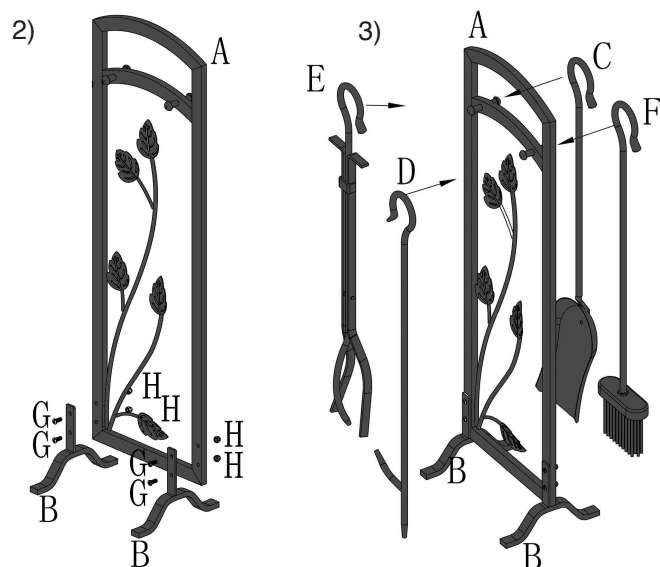

5 Pc. Botanical Fireplace Tool Set

Includes poker, shovel, brush, tongs and stand

Model #FA076T

Ref.#	Description	Qty.	Part#
A	Stand Frame	1	40-01-150
B	Foot	2	40-08-154
C	Shovel	1	40-03-373
D	Poker	1	40-04-418

Ref.#	Description	Qty.	Part#
E	Tongs	1	40-02-269
F	Brush	1	40-06-620
G	Screw	4	40-09-977
H	Nut	4	40-09-978

INSTRUCTIONS:

- 1) Remove all contents from package.
- 2) Attach the feet (B) to the stand frame (A) using the four screws (G) and four nuts (H).
- 3) Hang all of your tools (C-F) on the stand frame (A).

Pieza N.º	Descripción	Cant.	Ref. N.º
A	Estructura de Pedestal	1	40-01-150
B	Pie	2	40-08-154
C	Pala	1	40-03-373
D	Atizador	1	40-04-418

Pieza N.º	Descripción	Cant.	Ref. N.º
E	Tenazas	1	40-02-269
F	Cepillo	1	40-06-620
G	Tornillo	4	40-09-977
H	Tuerca	4	40-09-978