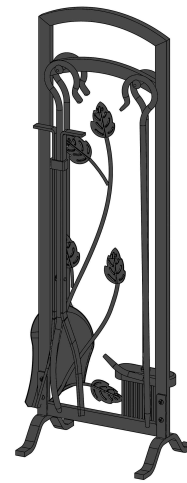

5 Pc. Botanical Fireplace Tool Set

Includes poker, shovel, brush, tongs and stand

Model #FA076T

Ref.#	Description	Qty.	Part#
A	Stand Frame	1	40-01-150
B	Foot	2	40-08-154
C	Shovel	1	40-03-373
D	Poker	1	40-04-418

Ref.#	Description	Qty.	Part#
E	Tongs	1	40-02-269
F	Brush	1	40-06-620
G	Screw	4	40-09-977
H	Nut	4	40-09-978

INSTRUCTIONS:

- 1) Remove all contents from package.
- 2) Attach the feet (B) to the stand frame (A) using the four screws (G) and four nuts (H).
- 3) Hang all of your tools (C-F) on the stand frame (A).

Pieza N.º	Descripción	Cant.	Ref. N.º
A	Estructura de Pedestal	1	40-01-150
B	Pie	2	40-08-154
C	Pala	1	40-03-373
D	Atizador	1	40-04-418

Pieza N.º	Descripción	Cant.	Ref. N.º
E	Tenazas	1	40-02-269
F	Cepillo	1	40-06-620
G	Tornillo	4	40-09-977
H	Tuerca	4	40-09-978