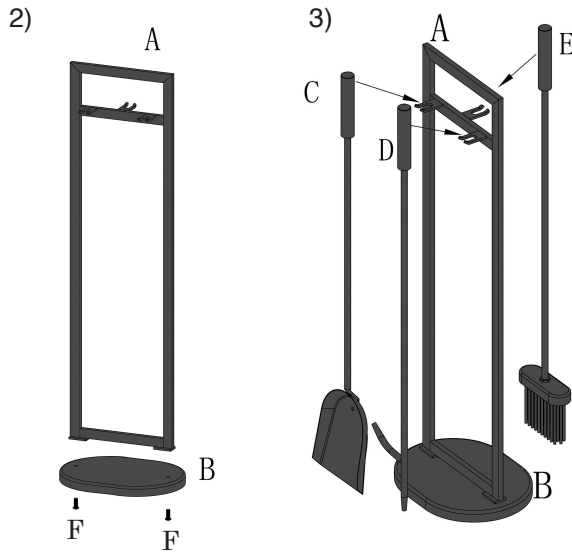

# 4 Pc. Classic Fireplace Tool Set

Includes poker, shovel, brush and stand

Model #FA013TA

| Ref.# | Description | Qty. | Part#     |
|-------|-------------|------|-----------|
| A     | Stand       | 1    | 40-01-148 |
| B     | Base        | 1    | 40-01-149 |
| C     | Shovel      | 1    | 40-03-372 |

| Ref.# | Description | Qty. | Part#     |
|-------|-------------|------|-----------|
| D     | Poker       | 1    | 40-04-417 |
| E     | Brush       | 1    | 40-06-619 |
| F     | Screw       | 4    | 40-09-976 |

## INSTRUCTIONS:

- 1) Remove all contents from package.
- 2) Attach the base (B) to the stand (A) using two screws (F) secured from the underside of the base (B) as illustrated.
- 3) Hang all of your tools (C-E) on the stand frame (A).