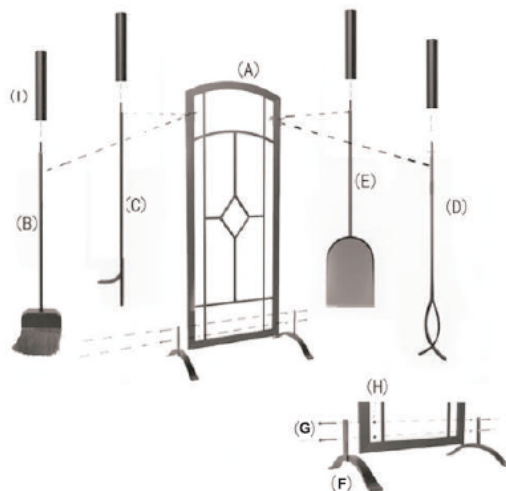

5 Pc. Diamond Tool Set

Includes poker, shovel, brush, tongs and stand

Model #964A

Ref.#	Description	Qty.	Part#
A	Stand Frame	1	40-01-140
B	Brush	1	40-06-614
C	Poker	1	40-04-412
D	Tongs	1	40-02-256
E	Shovel	1	40-03-367

Ref.#	Description	Qty.	Part#
F	Legs	2	40-04-463
G	Screws	4	40-09-953
H	Nuts	4	40-09-954
I	Handles	4	40-09-454

INSTRUCTIONS:

- 1) Remove all contents from package.
- 2) Attach the two legs(F) to the stand frame(A) using the four screws(G) and four nuts(H).
- 3) Take the four handles(I) and attach them to the four tools(B-E).
- 4) Hang all of your tools(B-E) on the stand frame(A).