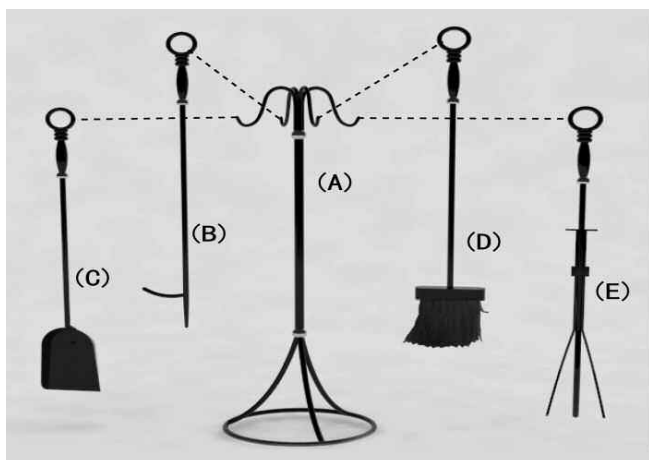

5 Pc. Elbridge Tool Set

Includes poker, shovel, brush, tongs and stand

Model #985

| Part# | Description | QTY |
|-------|-------------|-----|
| A | Stand | 1 |
| B | Poker | 1 |
| C | Shovel | 1 |

| Part# | Description | QTY |
|-------|-------------|-----|
| D | Brush | 1 |
| E | Tongs | 1 |
| | | |