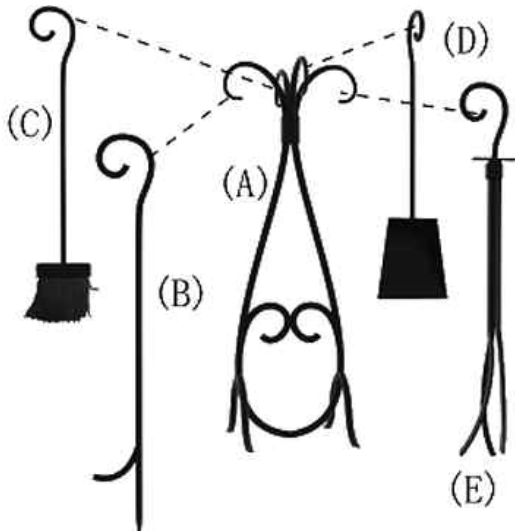

5 Pc. Elizabeth Tool Set

Includes poker, shovel, brush, tongs and stand

Model #884

Ref.#	Description	Qty.	Part#
A	Stand	1	884-A-00
B	Poker	1	884-B-00
C	Brush	1	884-C-00

Ref.#	Description	Qty.	Part#
D	Shovel	1	884-D-00
E	Tongs	1	884-E-00

INSTRUCTIONS:

- 1) Remove all contents from package.
- 2) Hang all of your tools(B-E) on the stand(A).

WARNING

- Do not allow children to play with or around tool set.
- Tool handles may become hot during and after use. Use heat resistant gloves to handle hot tools.
- Do not attempt to clean tools while they are hot.