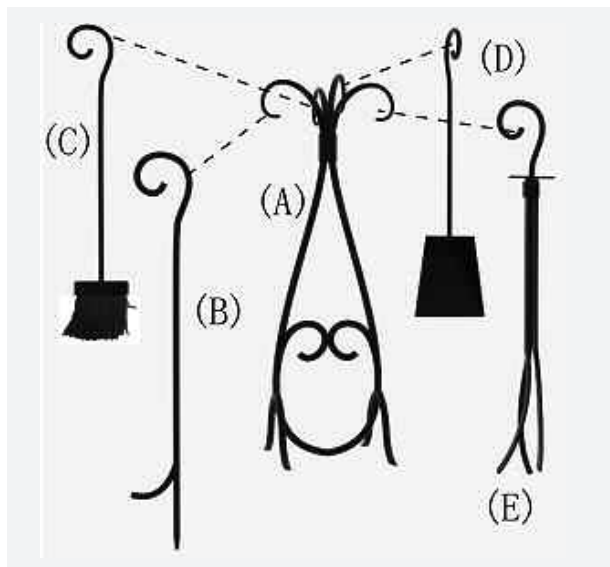

5 Pc. Elizabeth Tool Set

Includes poker, shovel, brush, tongs and stand

Model #884

Part#	Description	QTY
A	Stand	1
B	Poker	1
C	Brush	1

Part#	Description	QTY
D	Shovel	1
E	Tongs	1

INSTRUCTIONS:

- 1) Remove all contents from package.
- 2) Hang all of your tools(B-E) on the stand(A).