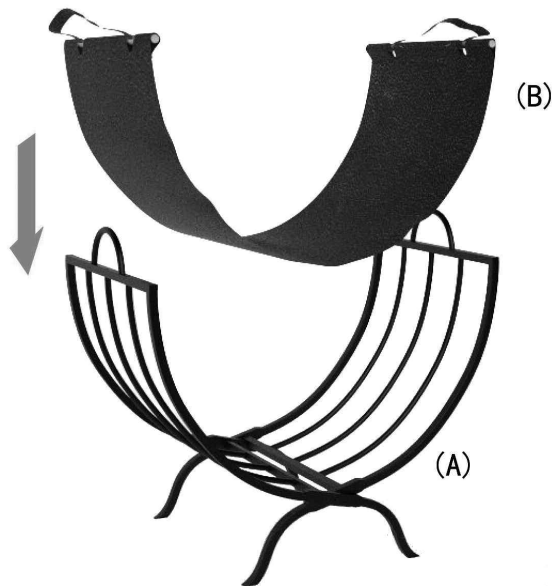

Wrought Iron Log Holder with Canvas Carrier

Model #846

Ref.#	Description	Qty.	Part#
A	Log Holder Frame	1	846-A-00
B	Canvas Carrier	1	846-B-00

INSTRUCTIONS:

- 1) Remove all contents from package.
- 2) Open the log holder frame(A) to its maximum width.
- 3) Lay the canvas carrier(B) into the log holder Frame(A).
- 4) Place the handle loop of canvas carrier(B) over the handles of log holder frame(A).

WARNING

- Do not allow children to play with or around holder.
- Do not place the canvas carrier too close to the fireplace.
- Do not place hot particles in canvas carrier.
- Open and close log holder frame carefully to avoid catching fingers.